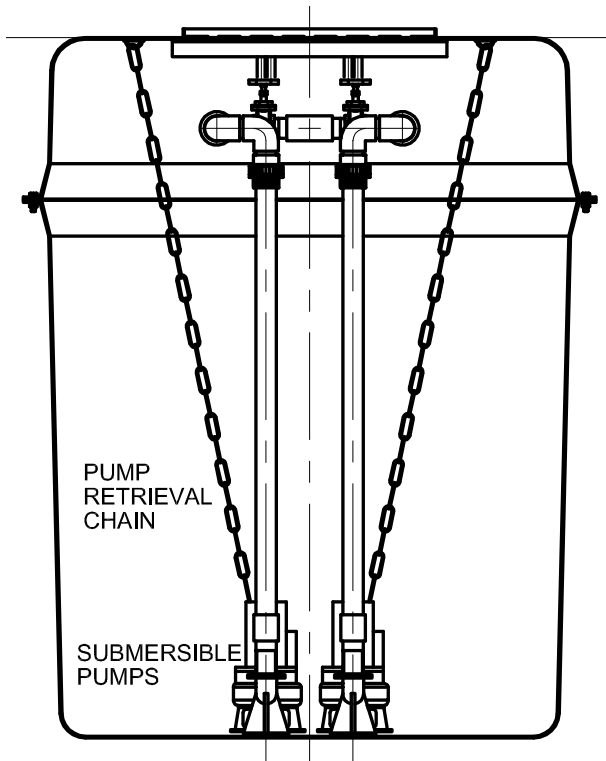

"No Hassle Pump Stations Built To Last"

Single or Twin Stations Single/Three Phase Available

- ✓ Cast Iron Pumps.
- ✓ 90mm MDPE Outlets
- ✓ Solid Handling Pumps
- ✓ High Level Alarms As Standard
- ✓ Non return valve/s
- ✓ Gate Valves
- ✓ GRP Chambers 9mm wall thickness PVC Pressure Pipework
- ✓ Guide Rail Fitting & GRP Kiosks Supplied

**Compliant To Building Regulations Part H
 Pump Chambers Up To 20,000L Available
 Telemetry Alarms Prices On Request**

Code	Dia.	Height	Inlet Invert	Total Storage	Storage Below Invert	Outlet Invert	MDPE Fitting	Single / Twin
PS6 SP	1600mm	2200mm	500mm	3671 Litres	2800 Litres	300mm	90mm	Single
PS6 TP	1600mm	2200mm	500mm	3671 Litres	2800 Litres	300mm	90mm	Twin
PS7 SP	1600mm	2200mm	500mm	3671 Litres	2400 Litres	300mm	90mm	Single
PS7 TP	1600mm	2200mm	500mm	3671 Litres	2400 Litres	300mm	90mm	Twin
PS8 SP	1600mm	2200mm	900mm	3671 Litres	2150 Litres	300mm	90mm	Single
PS8 TP	1600mm	2200mm	900mm	3671 Litres	2150 Litres	300mm	90mm	Twin
PS9 SP	1600mm	2200mm	900mm	5000 Litres	3450 Litres	300mm	90mm	Single
PS9 TP	1600mm	2200mm	900mm	5000 Litres	3450 Litres	300mm	90mm	Twin

T.0044 1933 654582

www.marshindustries.co.uk

F.0044 1933 654583

sales@marshindustries.co.uk

BRITISH WATER

"No Hassle Pump Stations Built To Last"

Single or Twin Stations Single Phase

- ✓ Cast Iron Pumps.
- ✓ 63mm & 90mm MDPE Outlets
- ✓ Solid Handling Pumps
- ✓ High Level Alarms As Standard
- ✓ Non return valve/s
- ✓ Gate Valves
- ✓ GRP Chambers 8mm wall thickness
PVC Pressure Pipework
- ✓ Guide Rail Fitting & GRP Kiosks
Supplied
- ✓ Free standing pumps, stainless steel
chains. Sized For 150l per person/day