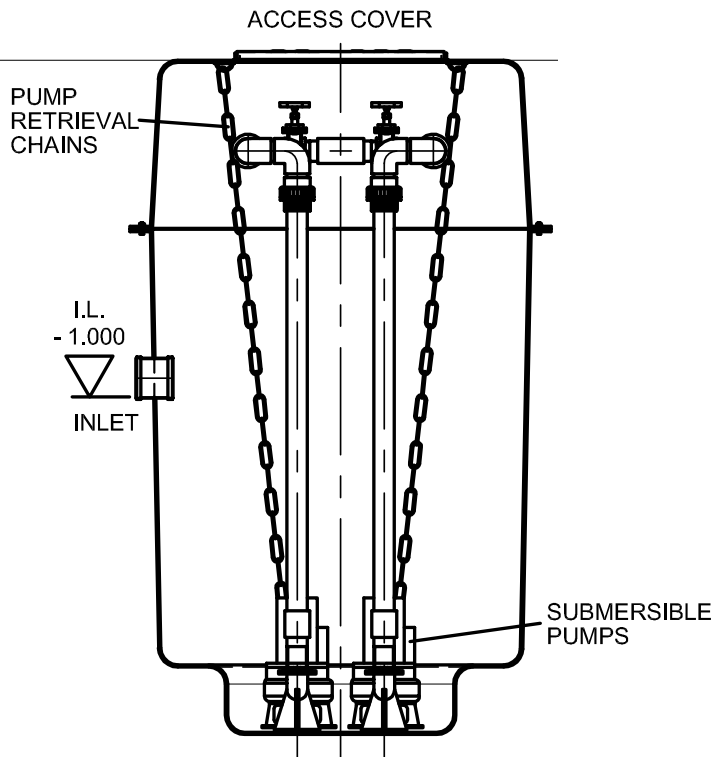

T.0044 1933 654582

www.marshindustries.co.uk

F.0044 1933 654583

sales@marshindustries.co.uk

BRITISH WATER

"No Hassle Pump Stations Built To Last"

Single or Twin Stations Single Phase

- ✓ Cast Iron Pumps.
- ✓ 63mm & 90mm MDPE Outlets
- ✓ Solid Handling Pumps
- ✓ High Level Alarms As Standard
- ✓ Non return valve/s
- ✓ Gate Valves
- ✓ GRP Chambers 8mm wall thickness
PVC Pressure Pipework
- ✓ Guide Rail Fitting & GRP Kiosks
Supplied
- ✓ Free standing pumps, stainless steel
chains. Sized For 150l per person/day

Compliant To Building Regulations Part H

Code	Dia.	Height	Inlet Invert	Total Storage	Storage Below Invert	Outlet Invert	MDPE Fitting	Single / Twin
PS1 SP	1100mm	1100mm	500mm	867 Litres	470 Litres	300mm	63mm	Single
PS1 TP	1100mm	1100mm	500mm	867 Litres	470 Litres	300mm	63mm	Twin
PS2 SP	1100mm	1500mm	700mm	1183 Litres	780 Litres	300mm	63mm	Single
PS2 TP	1100mm	1500mm	700mm	1183 Litres	780 Litres	300mm	90mm	Twin
PS3 SP	1100mm	2200mm	900mm	1735 Litres	1025 Litres	300mm	63mm	Single
PS3 TP	1100mm	2200mm	900mm	1735 Litres	1025 Litres	300mm	90mm	Twin
PS4 SP	1100mm	2600mm	900mm	2050 Litres	1340 Litres	300mm	63mm	Single
PS4 TP	1100mm	2600mm	900mm	2050 Litres	1340 Litres	300mm	90mm	Twin
PS5 SP	1100mm	3000mm	900mm	2366 Litres	1340 Litres	300mm	63mm	Single
PS5 TP	1100mm	3000mm	900mm	2366 Litres	1340 Litres	300mm	90mm	Twin